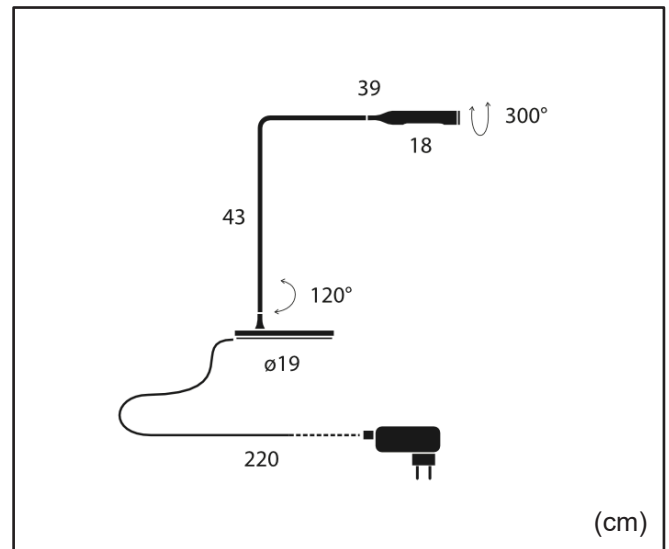

Flo Desk

Foster+Partners, 2011

LUMINA

Last release - 2026, May

Desk lamp in varnish coated aluminium and steel, for diffused directional light. The head rotates 300° to direct the LED light, while the structure swivels 120° on the base. 2-step push switch positioned on the head.

LIGHT EMISSION

Light source power:	6W	Source Flux 2700K:	380lm@550mA
Power absorption:	7,5W	Emitted Flux 2700K:	302lm
Light Emission:	Diffuse	Efficacy 2700K:	40 lm/W
Light Direction:	Directional	Source Flux 3000K:	395lm@550mA
Light Source:	Discrete LED	Emitted Flux 3000K:	314 lm
CCT:	2700/3000K	Efficacy 3000K:	42lm/W
CRI:	>90		
Lifetime:	>55000h		

ELECTRICAL FACTS

Stand-by absorption:	<0.5W
Mains Voltage:	100/240VAC
Master output:	24VDC; max 0.83A
Ta max:	40°C

PACKAGING DATA

Box dimensions:	54x46x7,50cm
Volume:	0,018m ³
Gross weight:	2,6Kg