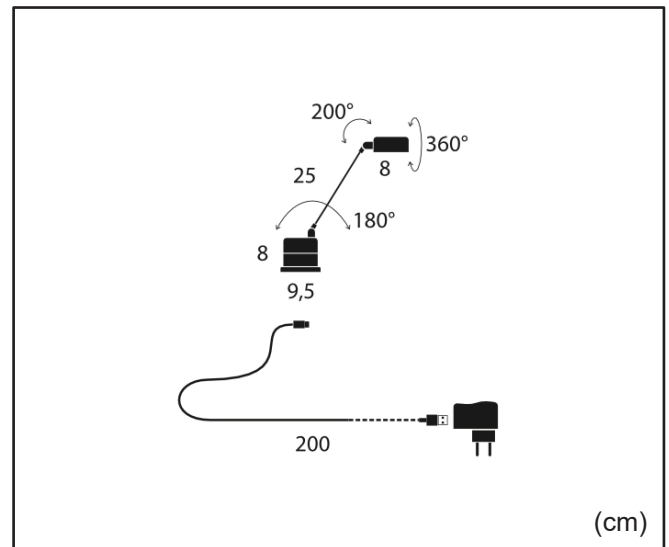

LIGHT EMISSION

Light source power:	3W	Source Flux 2700K:	238lm@200mA
Power absorption:	3,8W	Emitted Flux 2700K:	187lm
Light Emission:	Diffuse	Efficacy 2700K:	80lm/W
Light Direction:	Directional	Source Flux 3000K:	250lm@200mA
Light Source:	Discrete LED	Emitted Flux 3000K:	194lm
CCT:	2700/3000K	Efficacy 3000K:	81lm/W
CRI:	>90		
Lifetime:	>55000h		

ELECTRICAL FACTS

Stand-by absorption:	N/A
Mains Voltage:	100/240VAC
Master output:	5VDC; 3A USB A
Ta max:	40°C

PACKAGING DATA

Box dimensions:	44x17x11cm
Volume:	0,008m ³
Gross weight:	1,62Kg