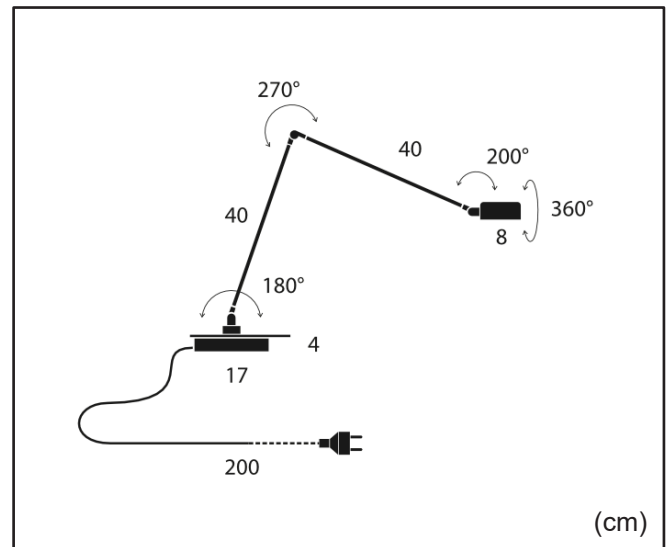

Daphne Cloe

Tommaso Cimini, 1979

LUMINA

Last release - 2026, May

Table lamp in aluminium and steel with 2 swivelling arms and 360-degree rotating head, for diffused directional light, connected to the base thanks to a jack connection. Base in metal housing the electronic transformer. On/Off switch.

FINISHINGS

Black Soft Touch 2700K cod.07L01STK27220 3000K cod.07L01ST220	Black Classic 2700K cod.07L01K27 3000K cod.07L01220
Matt White 2700K cod.07L02OPK27220 3000K cod.07L02OP220	Matt Red 2700K cod.07L03OPK27220 3000K cod.07L03OP220
Matt Yellow 2700K cod.07L05OPK27220 3000K cod.07L05OP220	Metallic Bronze 2700K cod.07L29MTK27220 3000K cod.07L29MT220
Brushed Nickel 2700K cod.07L44K27220 3000K cod.07L44220