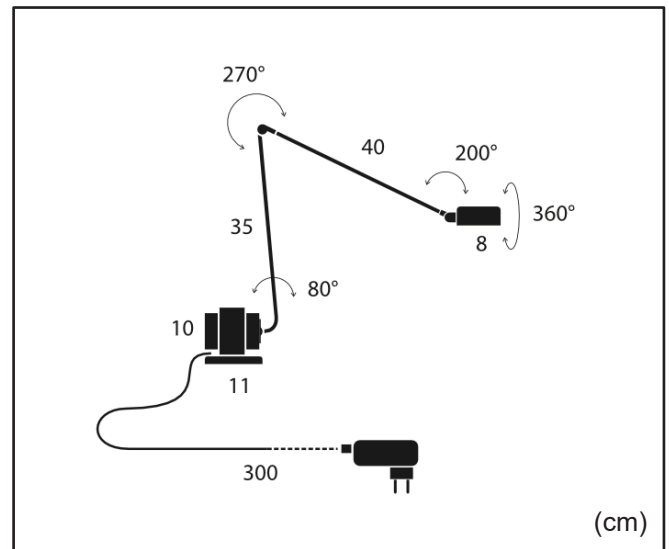

Daphne

Tommaso Cimini, 1976

LUMINA

Last release - 2026, May

Table lamp in aluminium and steel with 2 swivelling arms and 360-degree rotating head, for diffused directional light. LED lighting source controlled by a switch on the base that can be set to dual light intensity or dimmer.

FINISHINGS

Black Soft Touch 2700K cod.01L01STK27 3000K cod.01L01ST00 Matt White 2700K cod.01L02OPK27 3000K cod.01L02OP00 Matt Yellow 2700K cod.01L05OPK27 3000K cod.01L05OP00 Brushed Nickel 2700K cod.01L44K27 3000K cod.01L4400	Black Classic 2700K cod.01L01K27 3000K cod.01L0100 Matt Red 2700K cod.01L03OPK27 3000K cod.01L03OP00 Metallic Bronze 2700K cod.01L29MTK27 3000K cod.01L29MT00 Brushed Gold 2700K cod.01L45SLK27 3000K cod.01L45SL00