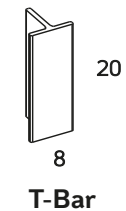

TECHNICAL DATA

FINISHINGS

Matt Black
3000K - cod. PRDM01010P00

Matt White
3000K - cod. PRDM01020P00

Metallic Silver
3000K - cod. PRDM0155MT00

Metallic Bronze
3000K - cod. PRDM0129MT00

Metallic Champagne
3000K - cod. PRDM0116MT00

LIGHT EMISSION

Light source power: 1,72W
Power absorption: 4,2W
Light Emission: Diffuse
Light Direction: Directional
Light Source: Discrete LED
Source Flux : 346lm@167mA
Emitted Flux : 157lm

Efficacy : 89lm/W
CCT: 3000K (2800K effective)
CRI: 90
Lifetime: >55000h

PACKAGING DATA (single lamp)

Box dimensions: 25x10x10 cm
Volume: 0,002 m³
Gross weight: 0,4 kg

Battery charging time
(0-100%)

Battery duration

ACCESSORIES

(dimensions in cm)

TABLE

WALL

PENDANT