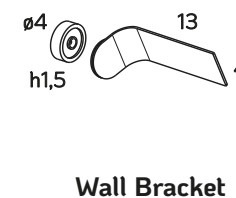

TECHNICAL DATA

FINISHINGS

Matt Black
3000K - cod. PRDM01010P00

Matt White
3000K - cod. PRDM01020P00

Metallic Silver
3000K - cod. PRDM0155MT00

Metallic Bronze
3000K - cod. PRDM0129MT00

Metallic Champagne
3000K - cod. PRDM0116MT00

LIGHT EMISSION

Light source power: 1,72W
Power absorption: 4,2W
Light Emission: Diffuse
Light Direction: Directional
Light Source: Discrete LED
Source Flux : 346lm@167mA
Emitted Flux : 157lm

Efficacy : 89lm/W
CCT: 3000K (2800K effective)
CRI: 90
Lifetime: >55000h

PACKAGING DATA (single lamp)

Box dimensions: 25x10x10 cm
Volume: 0,002 m³
Gross weight: 0,4 kg

Battery charging time
(0-100%)

Battery duration

ACCESSORIES

(dimensions in cm)

TABLE

WALL

PENDANT