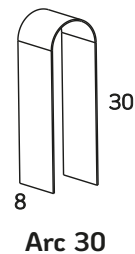

TECHNICAL DATA

FINISHINGS

Matt Black
3000K - cod. PRDM01010P00

Matt White
3000K - cod. PRDM01020P00

Metallic Silver
3000K - cod. PRDM0155MT00

Metallic Bronze
3000K - cod. PRDM0129MT00

Metallic Champagne
3000K - cod. PRDM0116MT00

LIGHT EMISSION

Light source power: 1,72W
Power absorption: 4,2W
Light Emission: Diffuse
Light Direction: Directional
Light Source: Discrete LED
Source Flux : 346lm@167mA
Emitted Flux : 157lm

Efficacy : 89lm/W
CCT: 3000K (2800K effective)
CRI: 90
Lifetime: >55000h

PACKAGING DATA (single lamp)

Box dimensions: 25x10x10 cm
Volume: 0,002 m³
Gross weight: 0,4 kg

Battery charging time
(0-100%)

Battery duration

ACCESSORIES

(dimensions in cm)

TABLE

WALL

PENDANT