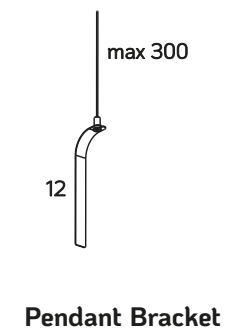

TECHNICAL DATA

FINISHINGS

Matt Black
3000K - cod. PRDM01010P00

Matt White
3000K - cod. PRDM01020P00

Metallic Silver
3000K - cod. PRDM0155MT00

Metallic Bronze
3000K - cod. PRDM0129MT00

Metallic Champagne
3000K - cod. PRDM0116MT00

LIGHT EMISSION

Light source power: 1,72W
Power absorption: 4,2W
Light Emission: Diffuse
Light Direction: Directional
Light Source: Discrete LED
Source Flux : 346lm@167mA
Emitted Flux : 157lm

Efficacy : 89lm/W
CCT: 3000K (2800K effective)
CRI: 90
Lifetime: >55000h

PACKAGING DATA (single lamp)

Box dimensions: 25x10x10 cm
Volume: 0,002 m³
Gross weight: 0,4 kg

Battery charging time
(0-100%)

Battery duration

ACCESSORIES

(dimensions in cm)

TABLE

WALL

PENDANT