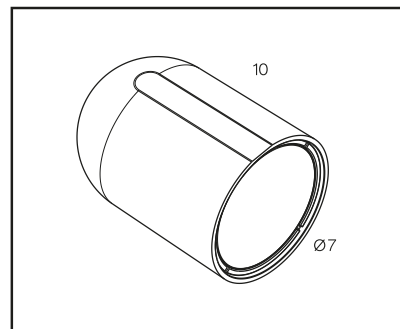

### PACKAGING DATA (single lamp)

Box dimensions: 25x10x10 cm  
Volume: 0,002 m<sup>3</sup>  
Gross weight: 0,4 kg

Battery charging time  
(0-100%)

Battery duration

## ACCESSORIES

(dimensions in cm)