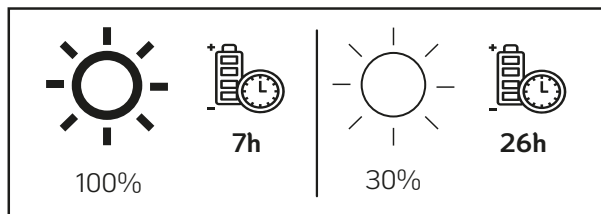

TECHNICAL DATA

FINISHINGS

Matt Black
3000K - cod. PRDM01010P00

Matt White
3000K - cod. PRDM01020P00

Metallic Silver
3000K - cod. PRDM0155MT00

Metallic Bronze
3000K - cod. PRDM0129MT00

Metallic Champagne
3000K - cod. PRDM0116MT00

LIGHT EMISSION

Light source power: 1,72W
Power absorption: 4,2W
Light Emission: Diffuse
Light Direction: Directional
Light Source: Discrete LED
Source Flux : 346lm@167mA
Emitted Flux : 157lm

Efficacy : 89lm/W
CCT: 3000K (2800K effective)
CRI: 90
Lifetime: >55000h

PACKAGING DATA (single lamp)

Box dimensions: 25x10x10 cm
Volume: 0,002 m³
Gross weight: 0,4 kg

Battery charging time
(0-100%)

Battery duration