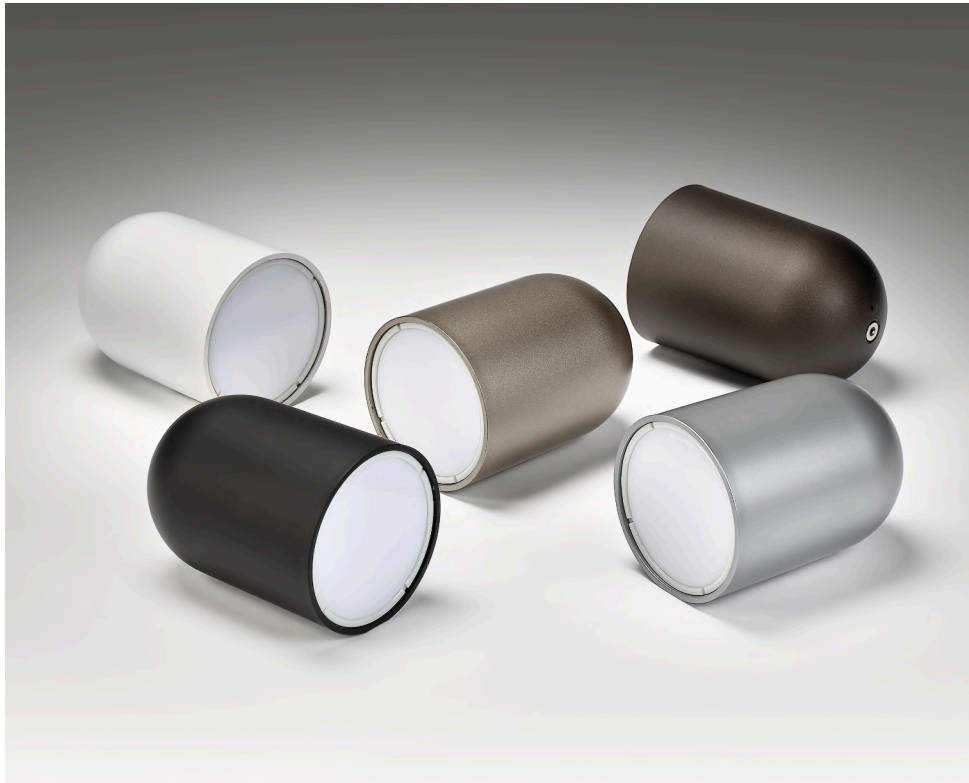

Perdue is a portable and rechargeable lamp designed by Riccardo Marcuzzo.

Conceived to transform the way we experience, use and consider light, it has an almost infinite variety of applications and uses.

From its original lighting system to the many possibilities of function and use, Perdue aims to amaze and provide the user a concrete, subjective and functional experience of interaction.

Perdue consists of an ogival shaped lighting body with a sensor activated by a magnetic field. This turns the light on when the lamp comes into contact with its accessories (for table, wall, suspension) or with any metal body. The light intensity can be adjusted with a simple tap on the diffuser.

Thanks to its enormous versatility, Perdue offers the most varied opportunities and applications according to the needs of each user.