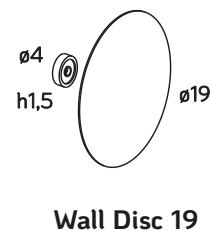

TECHNICAL DATA

FINISHINGS

Matt Black
3000K - cod. PRDM01010P00

Matt White
3000K - cod. PRDM01020P00

Metallic Silver
3000K - cod. PRDM0155MT00

Metallic Bronze
3000K - cod. PRDM0129MT00

Metallic Champagne
3000K - cod. PRDM0116MT00

LIGHT EMISSION

Light source power: 1,72W
Power absorption: 4,2W
Light Emission: Diffuse
Light Direction: Directional
Light Source: Discrete LED
Source Flux : 346lm@167mA
Emitted Flux : 157lm

Efficacy : 89lm/W
CCT: 3000K (2800K effective)
CRI: 90
Lifetime: >55000h

PACKAGING DATA (single lamp)

Box dimensions: 25x10x10 cm
Volume: 0,002 m³
Gross weight: 0,4 kg

Battery charging time
(0-100%)

Battery duration

ACCESSORIES

(dimensions in cm)

TABLE

WALL

PENDANT