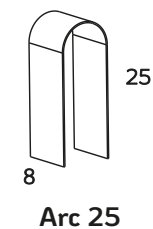

TECHNICAL DATA

FINISHINGS

Matt Black
3000K - cod. PRDM01010P00

Matt White
3000K - cod. PRDM01020P00

Metallic Silver
3000K - cod. PRDM0155MT00

Metallic Bronze
3000K - cod. PRDM0129MT00

Metallic Champagne
3000K - cod. PRDM0116MT00

LIGHT EMISSION

Light source power: 1,72W
Power absorption: 4,2W
Light Emission: Diffuse
Light Direction: Directional
Light Source: Discrete LED
Source Flux : 346lm@167mA
Emitted Flux : 157lm

Efficacy : 89lm/W
CCT: 3000K (2800K effective)
CRI: 90
Lifetime: >55000h

PACKAGING DATA (single lamp)

Box dimensions: 25x10x10 cm
Volume: 0,002 m³
Gross weight: 0,4 kg

Battery charging time
(0-100%)

Battery duration

ACCESSORIES

(dimensions in cm)

TABLE

WALL

PENDANT