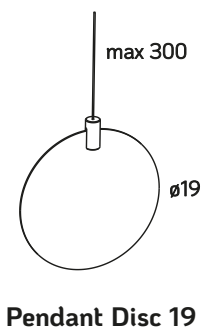

TECHNICAL DATA

FINISHINGS

Matt Black
3000K - cod. PRDM01010P00

Matt White
3000K - cod. PRDM01020P00

Metallic Silver
3000K - cod. PRDM0155MT00

Metallic Bronze
3000K - cod. PRDM0129MT00

Metallic Champagne
3000K - cod. PRDM0116MT00

LIGHT EMISSION

Light source power: 1,72W
Power absorption: 4,2W
Light Emission: Diffuse
Light Direction: Directional
Light Source: Discrete LED
Source Flux : 346lm@167mA
Emitted Flux : 157lm

Efficacy : 89lm/W
CCT: 3000K (2800K effective)
CRI: 90
Lifetime: >55000h

PACKAGING DATA (single lamp)

Box dimensions: 25x10x10 cm
Volume: 0,002 m³
Gross weight: 0,4 kg

Battery charging time
(0-100%)

Battery duration

ACCESSORIES

(dimensions in cm)

TABLE

WALL

PENDANT