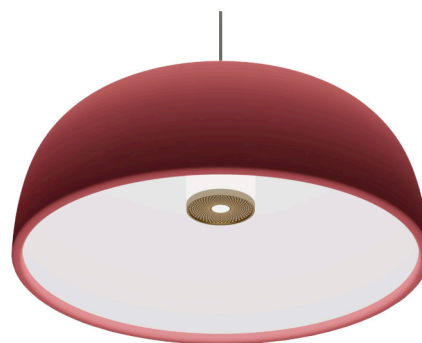

Suspension with aluminium shade and an integrated 18W light engine at the centre with a specially developed lens
The metal parts are made in lathed aluminium
1-10V dimming or DALI dimming compatible (AC-DC converter provided)

Finishing

- Matt Black
cod. 181D01OP00
- Oxygen red
cod. 181D35ST00
- Matt white
cod. 181D02UM00
- Battersea green
cod. 181D28BG00
- Metallic Bronze
cod. 181D29MT00
- Sapphire blue
cod. 181D06ZA00
- Matt brushed aluminium
cod. 181D34OP00

Light emission

- **Light emission:** diffuse
- **Light direction:** downlight
- **Light source:** LED board
- **Source flux:** 1981 lm
- **Emitted flux:** 873 lm
- **Efficacy:** 48,5 lm/W
- **CCT:** 3000 K
- **CRI index:** 97
- **Lifetime:** >55000h L80 @ 25°C

Packaging

- **Material:** cardboard box
- **Dimensions:** 46 x 46 x 27 (cm)
- **Volume:** 0,057 m³
- **Gross weight:** 3,2 Kg

Suspension with aluminium shade and an integrated 18W light engine at the centre with a specially developed lens
The metal parts are made in lathed aluminium
1-10V dimming or DALI dimming compatible (AC-DC converter provided)