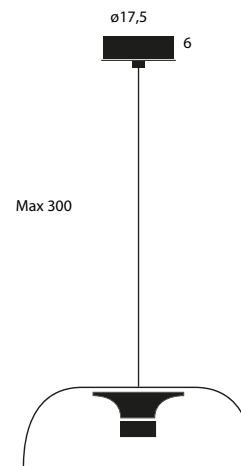

Light emission

- **Light emission:** diffuse
- **Light direction:** downlight
- **Light source:** LED board
- **Source flux:** 1981 lm
- **Emitted flux:** 873 lm
- **Efficacy:** 48,5 lm/W
- **CCT:** 3000 K
- **CRI index:** 97
- **Lifetime:** >55000h L80 @ 25°C

Electric facts

- **Source power:** 18W
- **Power absorption:** -
- **Stand-by absorption:** <1 W
- **Grid voltage:** DC CC 700mA @ ~36V
- **Power supply:** internal AC-DC converter provided
- **Dimmability:** 1-10V, Dali compatible
- **Energy class:** A++ → E

Packaging

- **Material:** cardboard box
- **Dimensions:** 46 x 46 x 27 (cm)
- **Volume:** 0,057 m³
- **Gross weight:** 3,2 Kg

Suspension with aluminium shade and an integrated 18W light engine at the centre with a specially developed lens
The metal parts are made in lathed aluminium
1-10V dimming or DALI dimming compatible (AC-DC converter provided)