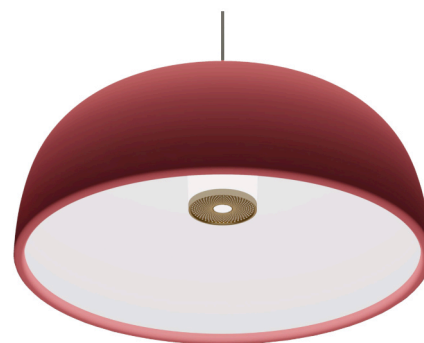

Suspension with aluminium shade and an integrated 18W light engine at the centre with a specially developed lens
The metal parts are made in lathed aluminium
1-10V dimming or DALI dimming compatible (AC-DC converter provided)

Finishing

- Matt Black
  cod. 181D01OPK27
- Oxygen red
  cod. 181D35STK27
- Matt white
  cod. 181D02UMK27
- Battersea green
  cod. 181D28BGK27
- Metallic Bronze
  cod. 181D29MTK27
- Sapphire blue
  cod. 181D06ZAK27
- Matt brushed aluminium
  cod. 181D34OPK27