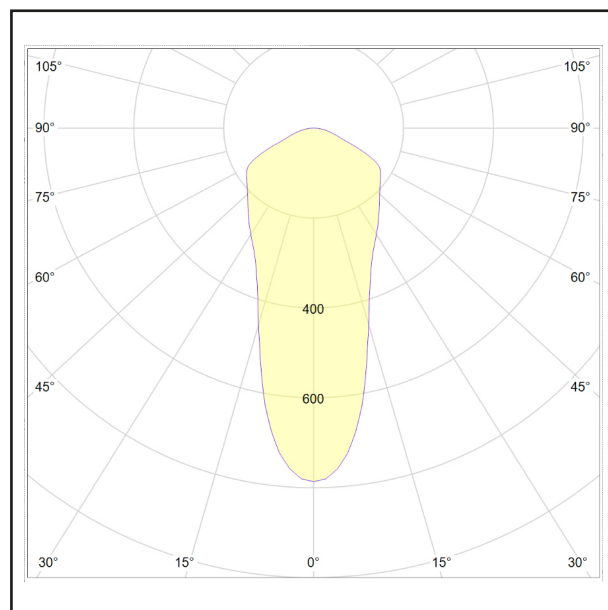

Packaging

- **Material:** cardboard box
- **Dimensions:** 46 x 46 x 27 (cm)
- **Volume:** 0,057 m³
- **Gross weight:** 3,2 Kg